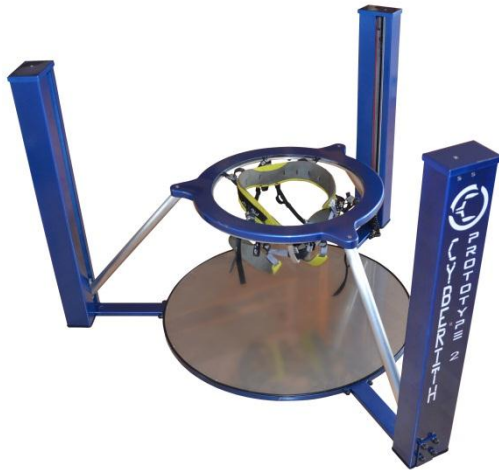

The Cyberith – Virtualizer

This device developed by the young virtual-reality-enthusiasts of "Cyberith" is a locomotion device that delivers completely new impressions and experiences regarding gameplay and entertainment.

Wide range of natural movements

This is possible because the device is not hindering your natural freedom of movement. The Virtualizer supports not only simple forward-faced movements like walking or running, but also walking backwards, crouching, jumping and even sitting. The device is world's first omnidirectional treadmill for home use that has its sensor system integrated. The highly engineered sensor system combined with VR-glasses that support 3D places the user directly into the virtual world and delivers overwhelming experiences.

Stepless movements without the need of special shoes

These experiences are enhanced by the Virtualizer's ability to detect and process movement stepless which makes it possible to move in the same speed in game as you do in the real world. It was a high matter of interest for the developers to make the device usable without the need for special shoes that would only imply additional costs for the customer and problems regarding shoe sizes. The underlying functional principle is based on a special platform that features a highly elaborated surface with the right coefficient of friction and a vertically adjustable ring-construction in hip-height that absorbs the remaining frictional force. The ring was designed to enable the user free movement and is adjustable to the operators specific body height.

Easy to install and whisper quiet

Additionally, the device is designed to work with "plug and play" and thus it is very easy to set up and install. Because the Virtualizer is used with plain socks it does not yield the risk of noise disturbance.