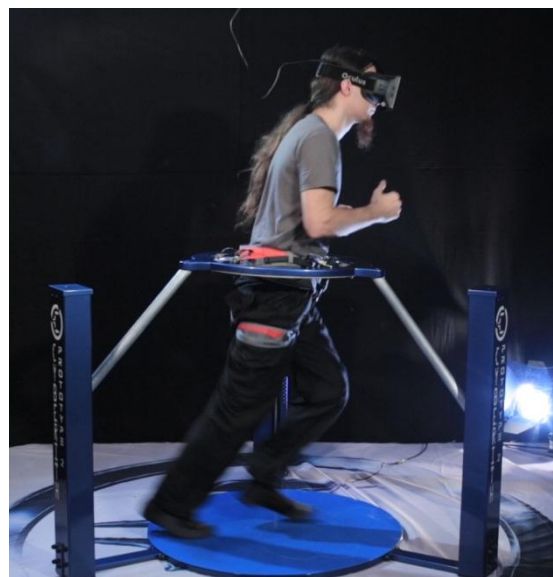

The Cyberith – Virtualizer

This device developed by the young virtual-reality-enthusiasts of "Cyberith" is a locomotion device that delivers completely new impressions and experiences regarding gameplay and entertainment.

Wide range of natural movements

This is possible because the device is not hindering your natural freedom of movement. The Virtualizer supports not only simple forward-faced movements like walking or running, but also walking backwards, crouching, jumping and even sitting. The device is world's first omnidirectional treadmill for home use that has its sensor system integrated. The highly engineered sensor system combined with VR-glasses that support 3D places the user directly into the virtual world and delivers overwhelming experiences.

Stepless movements without the need of special shoes

These experiences are enhanced by the Virtualizer's ability to detect and process movement stepless which makes it possible to move in the same speed in game as you do in the real world. It was a high matter of interest for the developers to make the device usable without the need for special shoes that would only imply additional costs for the customer and problems regarding shoe sizes. The underlying functional principle is based on a special platform that features a highly elaborated surface with the right coefficient of friction and a vertically adjustable ring-construction in hip-height that absorbs the remaining frictional force. The ring was designed to enable the user free movement and is adjustable to the operators specific body height.